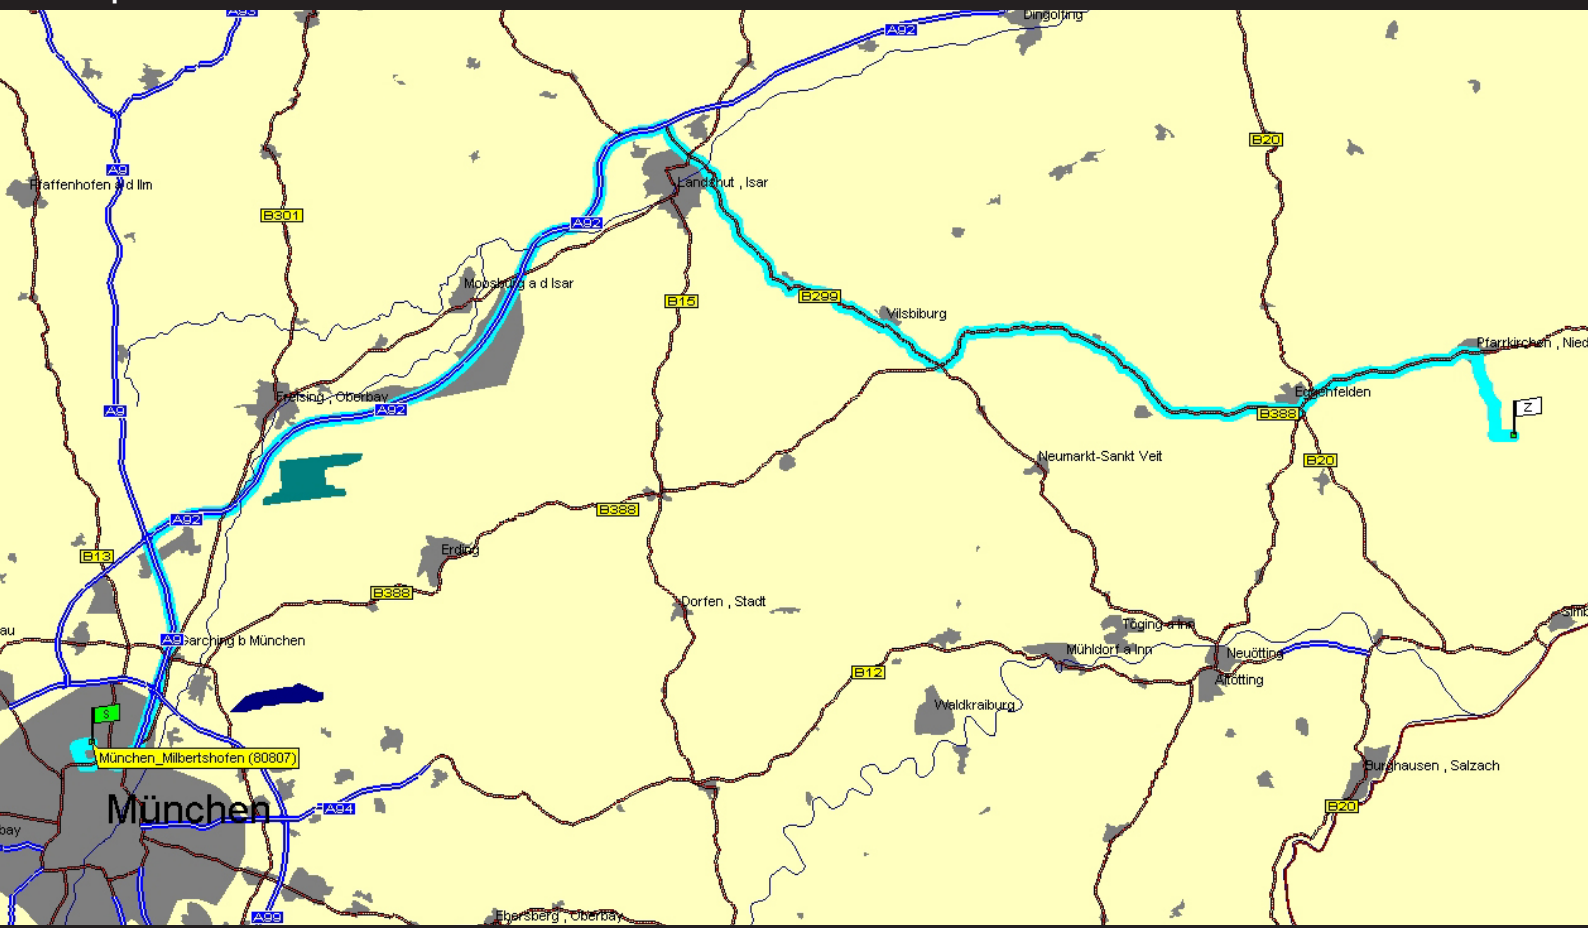

# map

## detailed map to WEMA (Triftern)

**Coming from Pfarrkirchen /WEKO:**  
Follow direction Simbach to Neukirchen (ca. 5 km). In Neukirchen, turn left at the church towards Triftern. Continue see 2.

**Coming from Altötting / Munich:**  
Follow the A 94 von Altötting direction Simbach / Pfarrkirchen, then continue on the B12 direction Pfarrkirchen. Take the exit to Pfarrkirchen, continue on the B20 for about 1.5 km. Turn right towards Taubenbach. Follow this road until you reach an intersection. Turn left towards Pfarrkirchen (main connecting road from Pfarrkirchen to Simbach).

Pass through Godlsham and follow the road to Neukirchen. In Neukirchen, turn left at the church and head towards Triftern. Continue see 2.

2. After leaving Neukirchen, follow the road another 500 m until passing a green sign "Irlham" and reaching a bus stop. Immediately after the bus stop there is another little white sign "Irlham 3-12". Turn left onto a little tarred road (past the farmhouse). Stay on that tarred road and keep to the left until you reach our offices in the four-sided farmhouse at the end of the road.